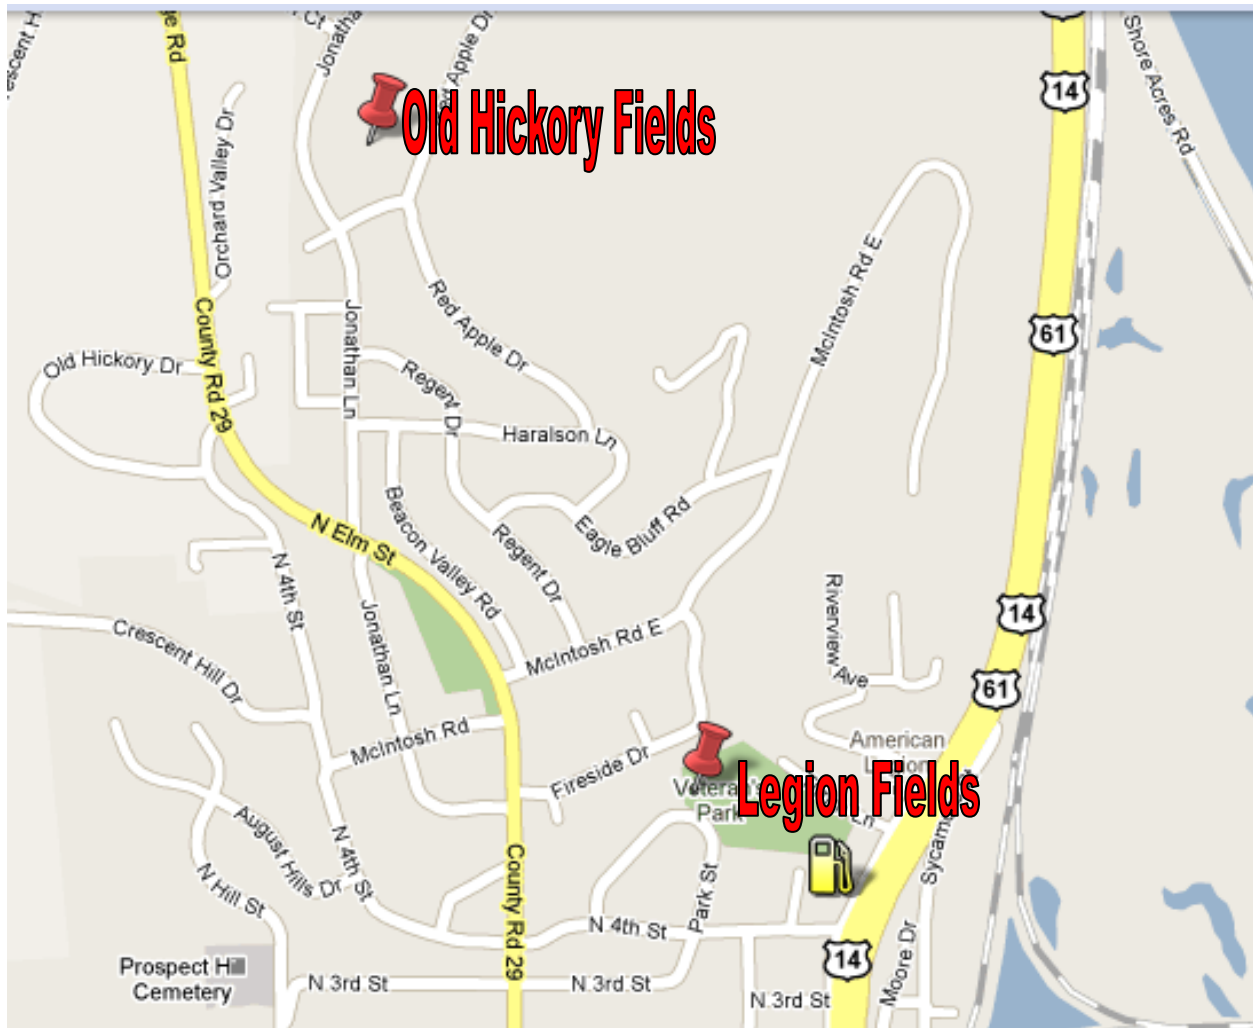

La Crescent Soccer Fields

Old Hickory Park Fields, 1200 Jonathan Street (From HWY 14/61 via I-90):

- Turn RIGHT at 4th St. (Kwik Trip)
- Right on Elm/HWY29
- Right onto Jonathon Lane - 4 blocks ahead on right

Legion Fields, 450 Park Street (From HWY 14/61 via I-90)

- Turn RIGHT at 4th St. (Kwik Trip)
- Right on Park St. (Stop Sign)
- Fields ahead on Right

La Crescent Soccer Club

Event Cancellation Site
Doug Harpenau - Home
Doug Harpenau - Cell
Ed Hoskin - Cell
Diana Adamski - Home
Diana Adamski - Cell

www.lacrescentsoccer.org
(507) 895-2164
792-8370
779-0510
(507)895-4181
780-9181