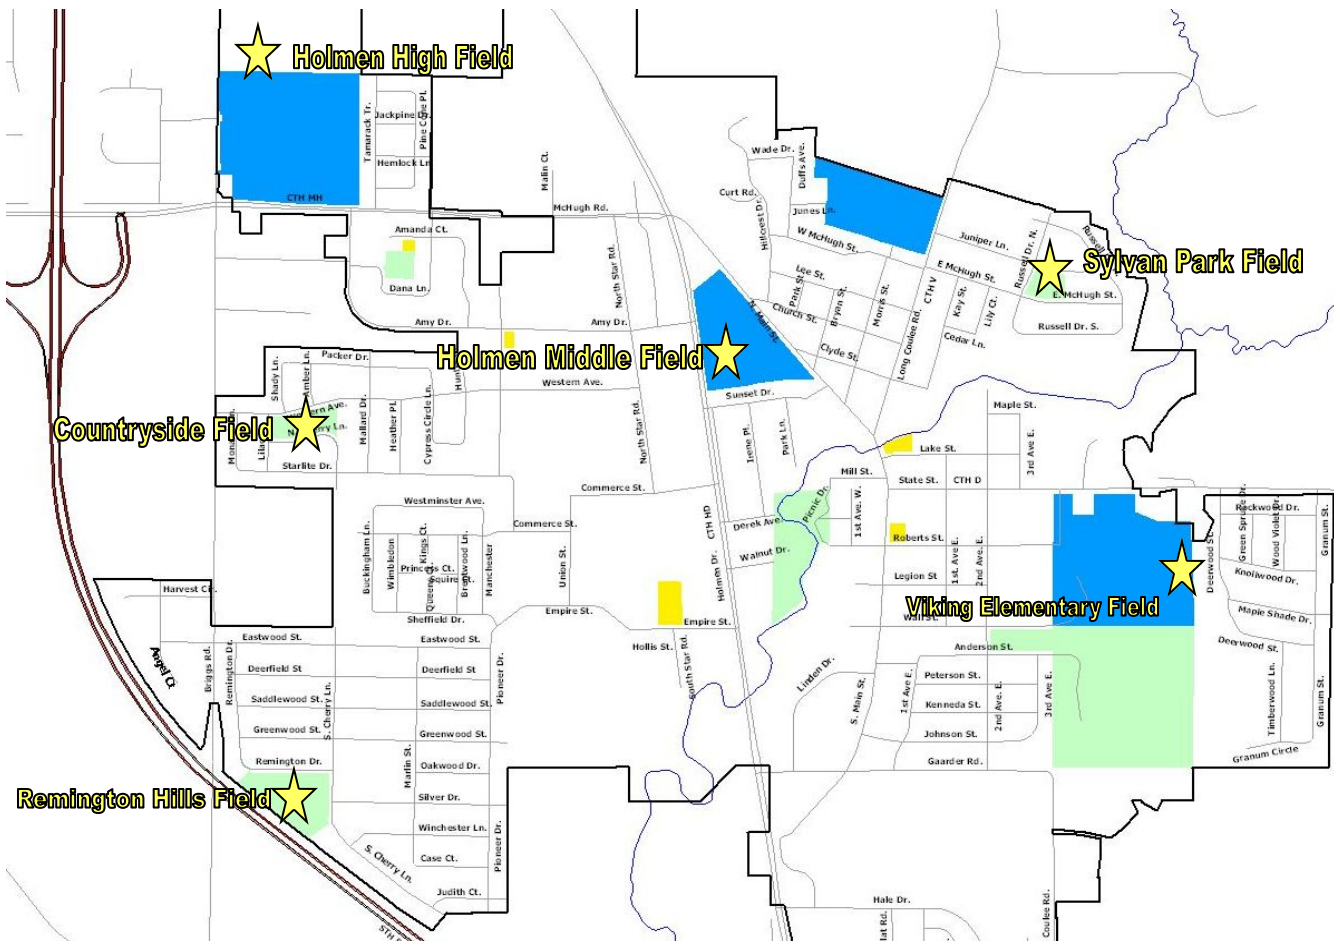

- Located off of Holmen Drive at Holmen Middle School. Turn on to Sunset Drive and enter Parking lot. (HMS #1 = South HMS #2 = North)

Viking Soccer Fields: U8 and Under: Viking Elementary School

- Located behind Viking Elementary School. Take Holmen Drive and turn right on Gaarder Rd. Turn left on 2nd Ave. Turn Right on E Wall St follow to back of school.

Sylvan Park Soccer Field: U9 & U10 Game Field

- Sylvan Park in Lee Estates Subdivision. Take Holmen Drive Exit, north to Gaarder Rd, Turn Right at stop light. Left on Main, right on Cty Hwy V, right on E. McHugh St.

Onalaska Park & Rec U11/U12 Fields

- Located on Riders Club Rd. (Just to the West of Omni Center)

Onalaska Park & Rec Grade 1-4 Boys Fields (Jaycee Fields)

- Located on Quincy Street (Near 6th Ave intersection)

La Crescent Soccer Fields

Old Hickory Park Fields, 1200 Jonathan Street (From HWY 14/61 via I-90):

- Turn RIGHT at 4th St. (Kwik Trip)
- Right on Elm/HWY29
- Right onto Jonathon Lane - 4 blocks ahead on right