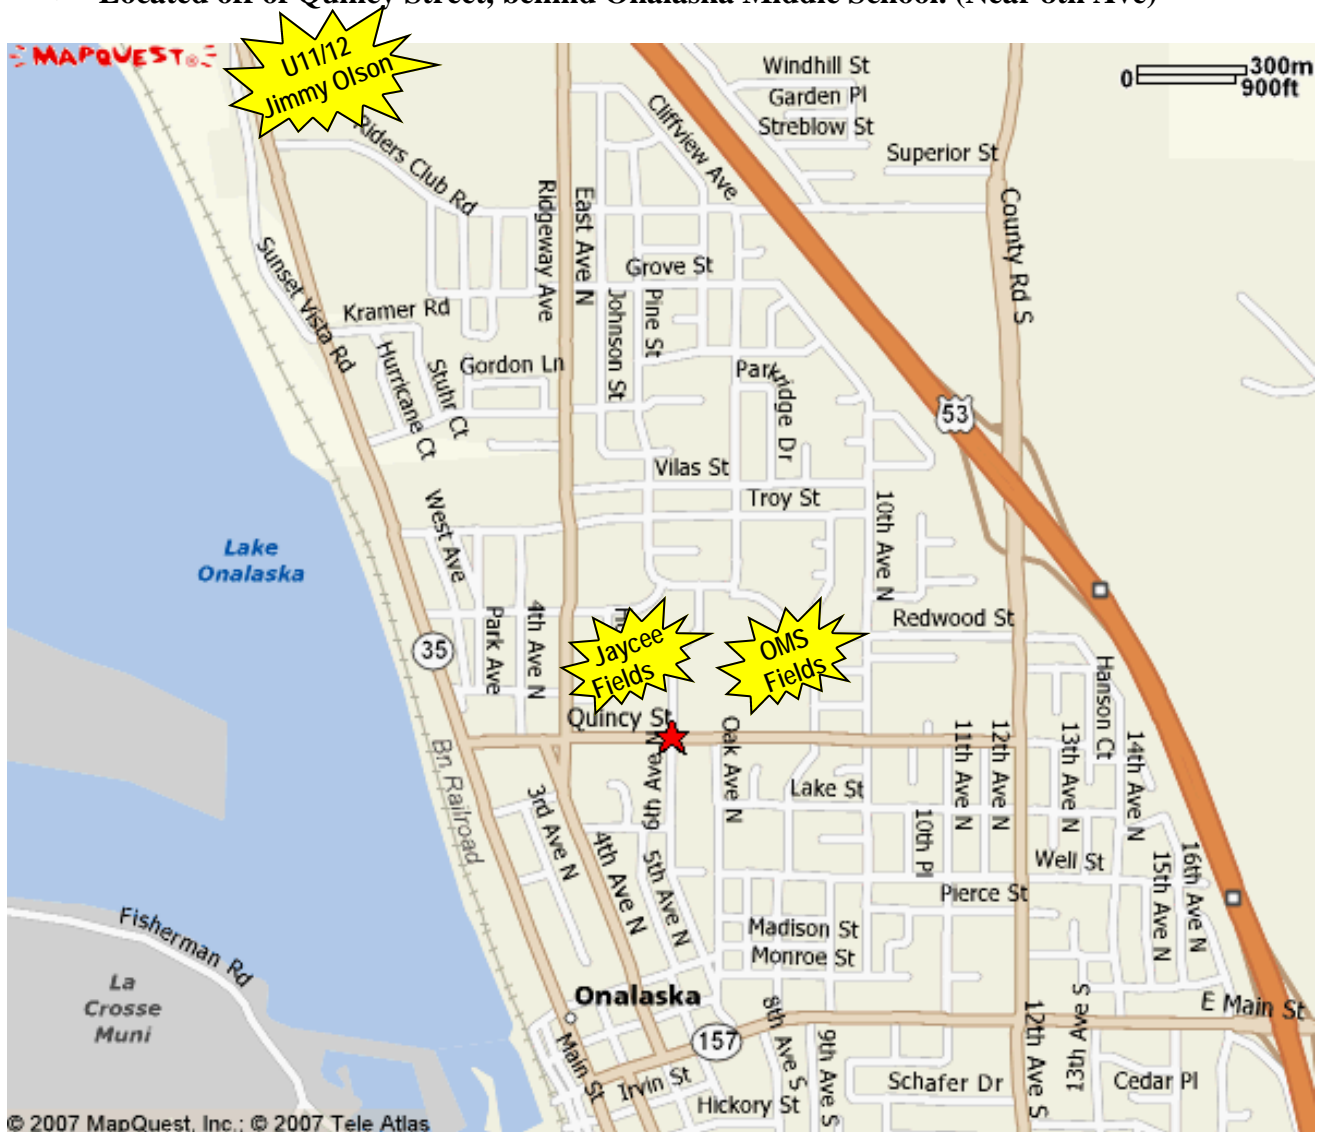

Onalaska Soccer Fields

Onalaska Park & Rec U11/U12 Fields

- Located on Riders Club Rd. (Just to the West of Omni Center)

Onalaska Park & Rec Grade 1-4 Boys Fields (Jaycee Fields)

- Located on Quincy Street (Near 6th Ave intersection)

Onalaska Park & Rec Grade 1-4 Girls Fields & U13/14 Field (Ona Middle Fields)

- Located off of Quincy Street, behind Onalaska Middle School. (Near 8th Ave)

Onalaska Park & Rec Contact Info

Park & Rec Office:	(608) 781-9560
Cancellation Hotline:	(608) 791-0833
Recreation Supervisor:	(608) 781-9560 ext 4

Site Supervisor Lindsey Litrenta (girls) - Cell	(715) 581-5871
Site Supervisor Zach La Voie (boys) - Cell	214-2191

Kraig Koelbl, Recreation Coordinator   kkoelbel@cityofonalaska.com