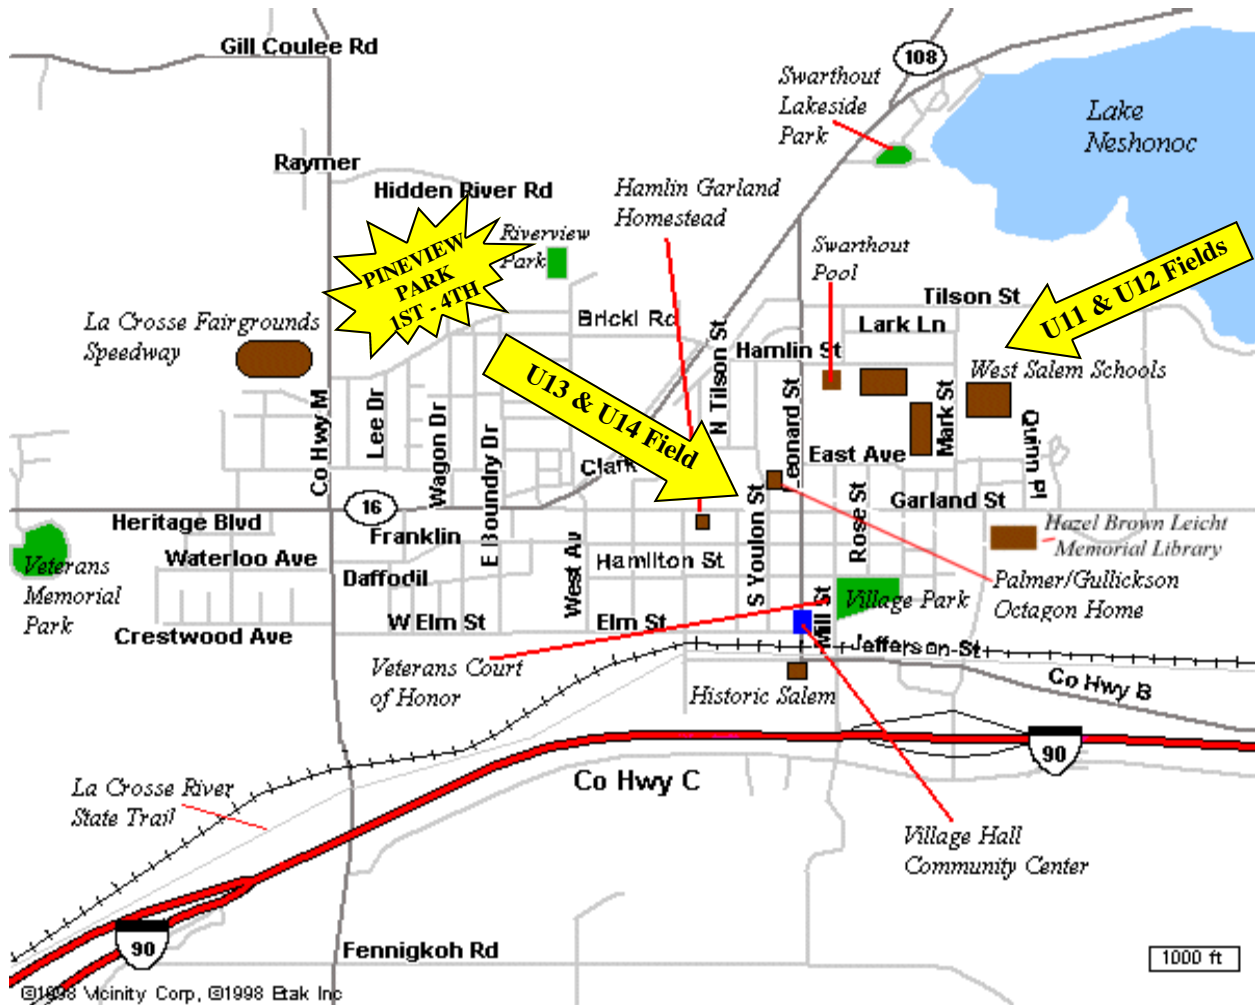

West Salem Soccer Fields

West Salem U13 & U14 Field: Coulee Region Christian School

- Located at Coulee Region Christian School, 230 West Garland St.

West Salem U11 & U12 Field

- Located off of Mark Street by the West Salem Elementary School

West Salem 1st - 4th Grade Fields: Pineview Park

- Located in Pineview Park off of Cty Hwy M
  Take a right on Brickl Road and a left on Faye Drive

West Salem Park & Recreation Department

Park & Rec Office	786-0222
Event Cancellation Line	791-0023
Michelle Czerwan - Cell	790-1497
Site Supervisor Tony DeGaetano - Cell	317-1272